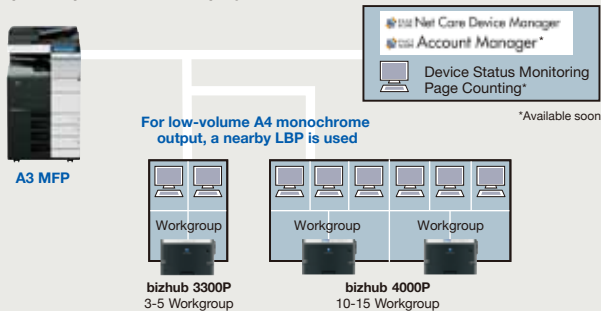

Giving Shape to Ideas

\*bizhub 4700P

bizhub 4700P  
Operation Panel

## Drive Efficiency

With a time to first print from Ready as quick as 6.5 seconds and fast output speeds of up to 47ppm (A4), the new bizhub makes light work of all common office output jobs. The optional paper trays can boost paper capacity up to 2,300 sheets (4700P), reducing downtime caused by empty paper trays. Konica Minolta's PageScope Utilities software (PageScope Net Care Device Manager, Page Scope Account Manager\*) allows status monitoring and consumables management of multiple devices as well as page counting\*. The software is the same as that used with Konica Minolta's A3 MFPs, easing the job of administrators. \*Available soon

### Example of optimal device deployment

A central A3 MFP is used for high-volume/high-quality color output, while high-speed monochrome page printers are located within each workgroup area. Users can select the most suitable printer for a particular job, so many routine office printing tasks can be completed without leaving the workgroup area. In addition, efficient device management is possible using similar management utility software for all devices.